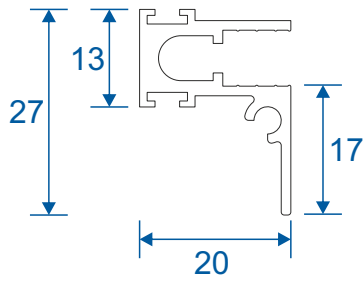

Horizontal Slider Secondary

Economy Odd Leg Section Guide

DURATION
WINDOWS

Contents

Parts

Outer Frames	3
Panel Parts	4

Sections

Top and Bottom Sections	5
2 Pane Slider	5
3 Pane Sliders	6
4 and 5 Pane Sliders	7

Outer Frames

SG91 - Top / Bottom

SG92 - Sides (Jambs)

Panel Parts

SG64 - Top / Bottom

SG71 - Handle Side (Jamb)

SG57 - Sprung Handle

SG62 - Interlock

SG61 - Handle Interlock

SG58 - 4 Pane Meeting Stile

SG60 - Interlock

SG59 - Handle Interlock

SG55 - PCV Track

Top & Bottom Section And 2 Panel Slider

Top Section

Bottom Section