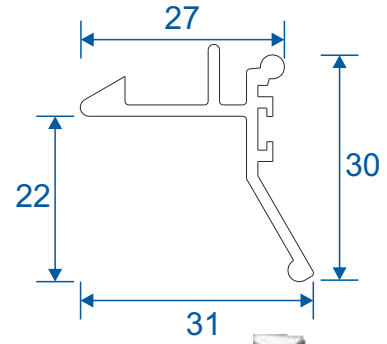

Horizontal Slider Secondary

Economy Odd Leg Section Guide

DURATION
WINDOWS

Contents

Parts

Outer Frames	3
Panel Parts	4

Sections

Top and Bottom Sections	5
2 Pane Slider	5
3 Pane Sliders	6
4 and 5 Pane Sliders	7

Outer Frames

SG91 - Top / Bottom

SG92 - Sides (Jambs)

Panel Parts

SG64 - Top / Bottom

SG71 - Handle Side (Jamb)

SG57 - Sprung Handle

SG62 - Interlock

SG61 - Handle Interlock

SG58 - 4 Pane Meeting Stile

SG60 - Interlock

SG59 - Handle Interlock

SG55 - PCV Track

Top & Bottom Section And 2 Panel Slider

Top Section

Bottom Section