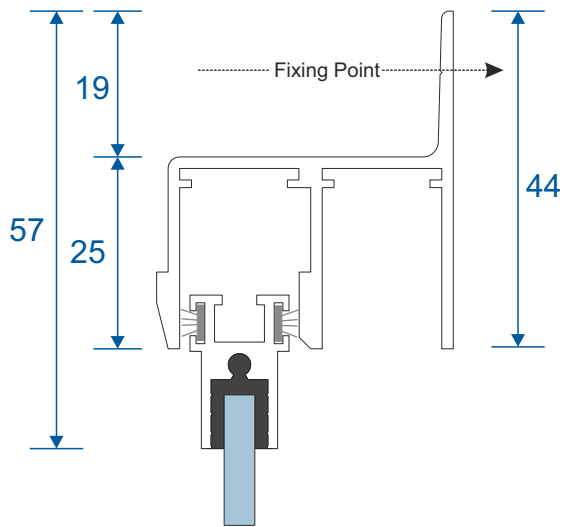

Outer Frames

SG91 - Top / Bottom

SG92 - Sides (Jambs)

Panel Parts

SG64 - Top / Bottom

SG71 - Handle Side (Jamb)

SG57 - Sprung Handle

SG62 - Interlock

SG61 - Handle Interlock

SG58 - 4 Pane Meeting Stile

SG60 - Interlock

SG59 - Handle Interlock

SG55 - PCV Track

Top & Bottom Section And 2 Panel Slider

Top Section

Bottom Section