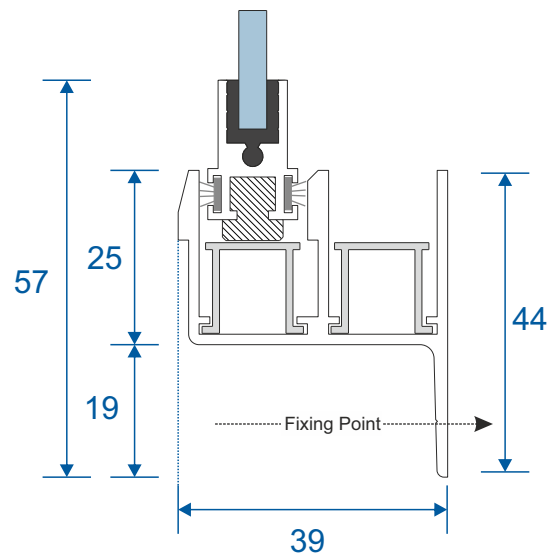

Outer Frames

SG91 - Top / Bottom

SG92 - Sides (Jambs)

Panel Parts

SG64 - Top / Bottom

SG71 - Handle Side (Jamb)

SG57 - Sprung Handle

SG62 - Interlock

SG61 - Handle Interlock

SG58 - 4 Pane Meeting Stile

SG60 - Interlock

SG59 - Handle Interlock

SG55 - PCV Track

Top & Bottom Section And 2 Panel Slider

Top Section

Bottom Section

The sections above stay the same with any type of Horizontal slider

2 Pane Slider - All Panels Moving

3 Pane Sliders

Middle Pane Fixed

Middle Pane Moving

4 Pane or 5 Pane Sliders

4 Pane Slider - All Panels Moving