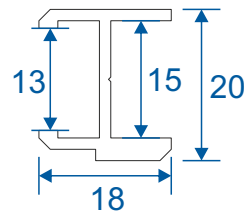

Horizontal Slider Secondary

Economy Odd Leg Section Guide

DURATION
WINDOWS

Contents

Parts

Outer Frames	3
Panel Parts	4

Sections

Top and Bottom Sections	5
2 Pane Slider	5
3 Pane Sliders	6
4 and 5 Pane Sliders	7

Outer Frames

SG91 - Top / Bottom

SG92 - Sides (Jambs)

Panel Parts

SG64 - Top / Bottom

SG71 - Handle Side (Jamb)

SG57 - Sprung Handle

SG62 - Interlock

SG61 - Handle Interlock

SG58 - 4 Pane Meeting Stile

SG60 - Interlock

SG59 - Handle Interlock

SG55 - PCV Track

Top & Bottom Section And 2 Panel Slider

Top Section

Bottom Section