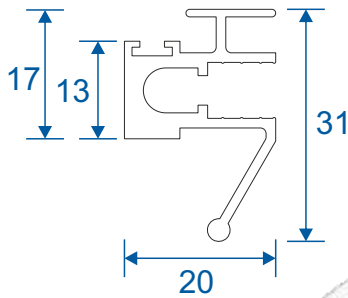

Horizontal Slider Secondary

Economy Odd Leg Section Guide

DURATION
WINDOWS

Contents

Parts

Outer Frames	3
Panel Parts	4

Sections

Top and Bottom Sections	5
2 Pane Slider	5
3 Pane Sliders	6
4 and 5 Pane Sliders	7

Outer Frames

SG91 - Top / Bottom

SG92 - Sides (Jambs)

Panel Parts

SG64 - Top / Bottom

SG71 - Handle Side (Jamb)

SG57 - Sprung Handle

SG62 - Interlock

SG61 - Handle Interlock

SG58 - 4 Pane Meeting Stile

SG60 - Interlock

SG59 - Handle Interlock

SG55 - PCV Track

Top & Bottom Section And 2 Panel Slider

Top Section

Bottom Section

The sections above stay the same with any type of Horizontal slider

2 Pane Slider - All Panels Moving

3 Pane Sliders

Middle Pane Fixed

Middle Pane Moving

4 Pane or 5 Pane Sliders

4 Pane Slider - All Panels Moving