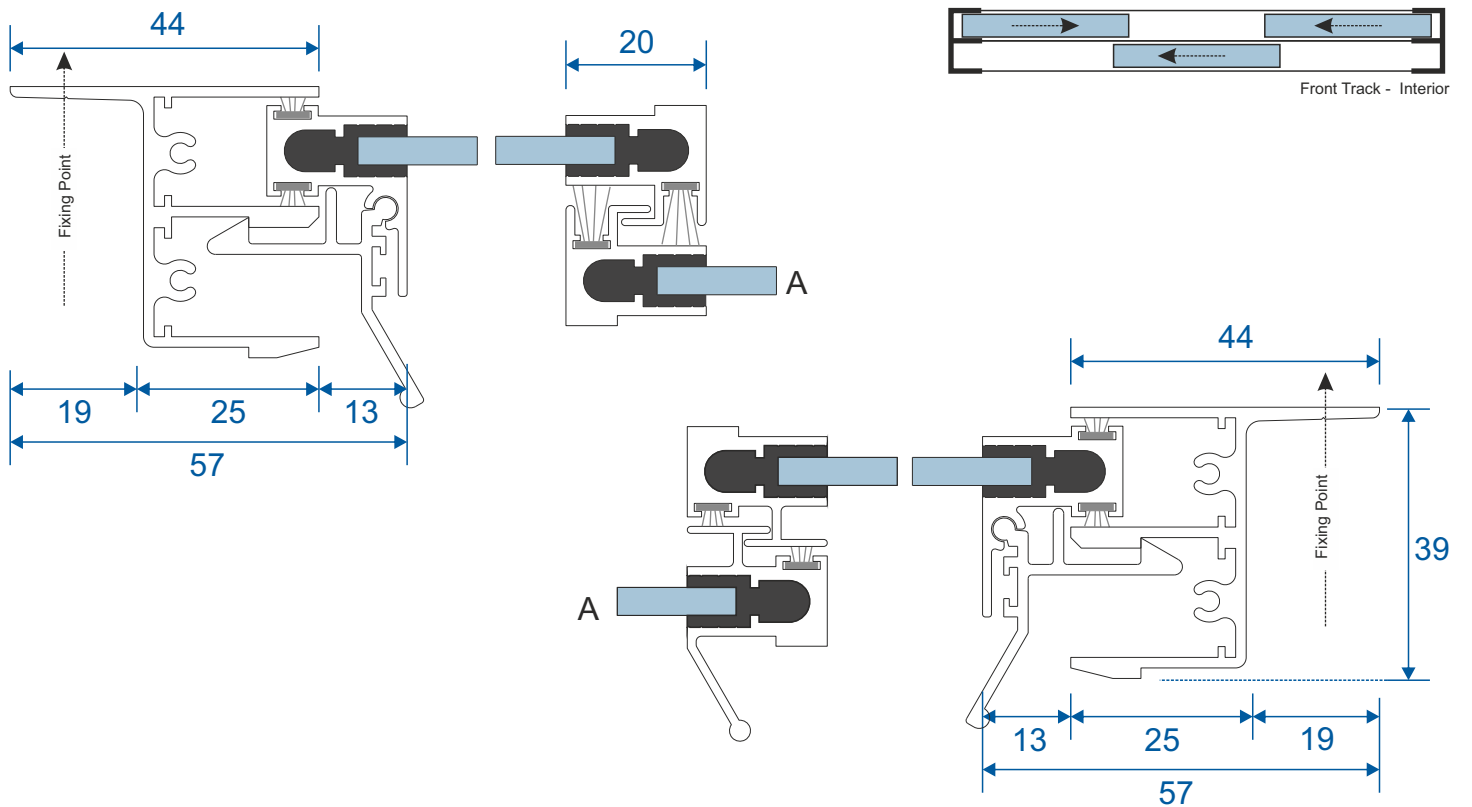

Outer Frames

SG91 - Top / Bottom

SG92 - Sides (Jambs)

Panel Parts

SG64 - Top / Bottom

SG71 - Handle Side (Jamb)

SG57 - Sprung Handle

SG62 - Interlock

SG61 - Handle Interlock

SG58 - 4 Pane Meeting Stile

SG60 - Interlock

SG59 - Handle Interlock

SG55 - PCV Track

Top & Bottom Section And 2 Panel Slider

Top Section

Bottom Section

The sections above stay the same with any type of Horizontal slider

2 Pane Slider - All Panels Moving

3 Pane Sliders

Middle Pane Fixed

Middle Pane Moving

4 Pane or 5 Pane Sliders

4 Pane Slider - All Panels Moving

5 Pane Slider - Middle Panel Fixed

Duration Windows
Thames Development
Charfleets Road
Canvey Island
Essex. SS8 0PQ

sales@duration.co.uk
www.duration.co.uk

Head Office 01268 681612
Showroom 01268 695100