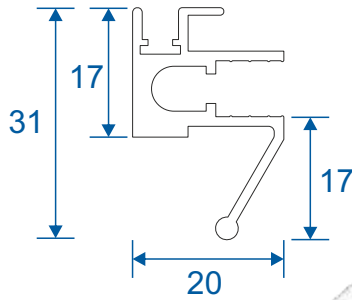

Horizontal Slider Secondary

Economy Odd Leg Section Guide

DURATION
WINDOWS

Contents

Parts

Outer Frames	3
Panel Parts	4

Sections

Top and Bottom Sections	5
2 Pane Slider	5
3 Pane Sliders	6
4 and 5 Pane Sliders	7

Outer Frames

SG91 - Top / Bottom

SG92 - Sides (Jambs)

Panel Parts

SG64 - Top / Bottom

SG71 - Handle Side (Jamb)

SG57 - Sprung Handle

SG62 - Interlock

SG61 - Handle Interlock

SG58 - 4 Pane Meeting Stile

SG60 - Interlock

SG59 - Handle Interlock

SG55 - PCV Track

Top & Bottom Section And 2 Panel Slider

Top Section

Bottom Section