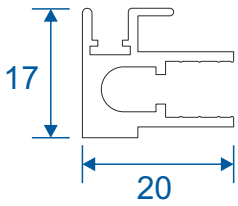

Horizontal Slider Secondary

Economy Odd Leg Section Guide

DURATION
WINDOWS

Contents

Parts

Outer Frames	3
Panel Parts	4

Sections

Top and Bottom Sections	5
2 Pane Slider	5
3 Pane Sliders	6
4 and 5 Pane Sliders	7

Outer Frames

SG91 - Top / Bottom

SG92 - Sides (Jambs)

Panel Parts

SG64 - Top / Bottom

SG71 - Handle Side (Jamb)

SG57 - Sprung Handle

SG62 - Interlock

SG61 - Handle Interlock

SG58 - 4 Pane Meeting Stile

SG60 - Interlock

SG59 - Handle Interlock

SG55 - PCV Track

Top & Bottom Section And 2 Panel Slider

Top Section

Bottom Section