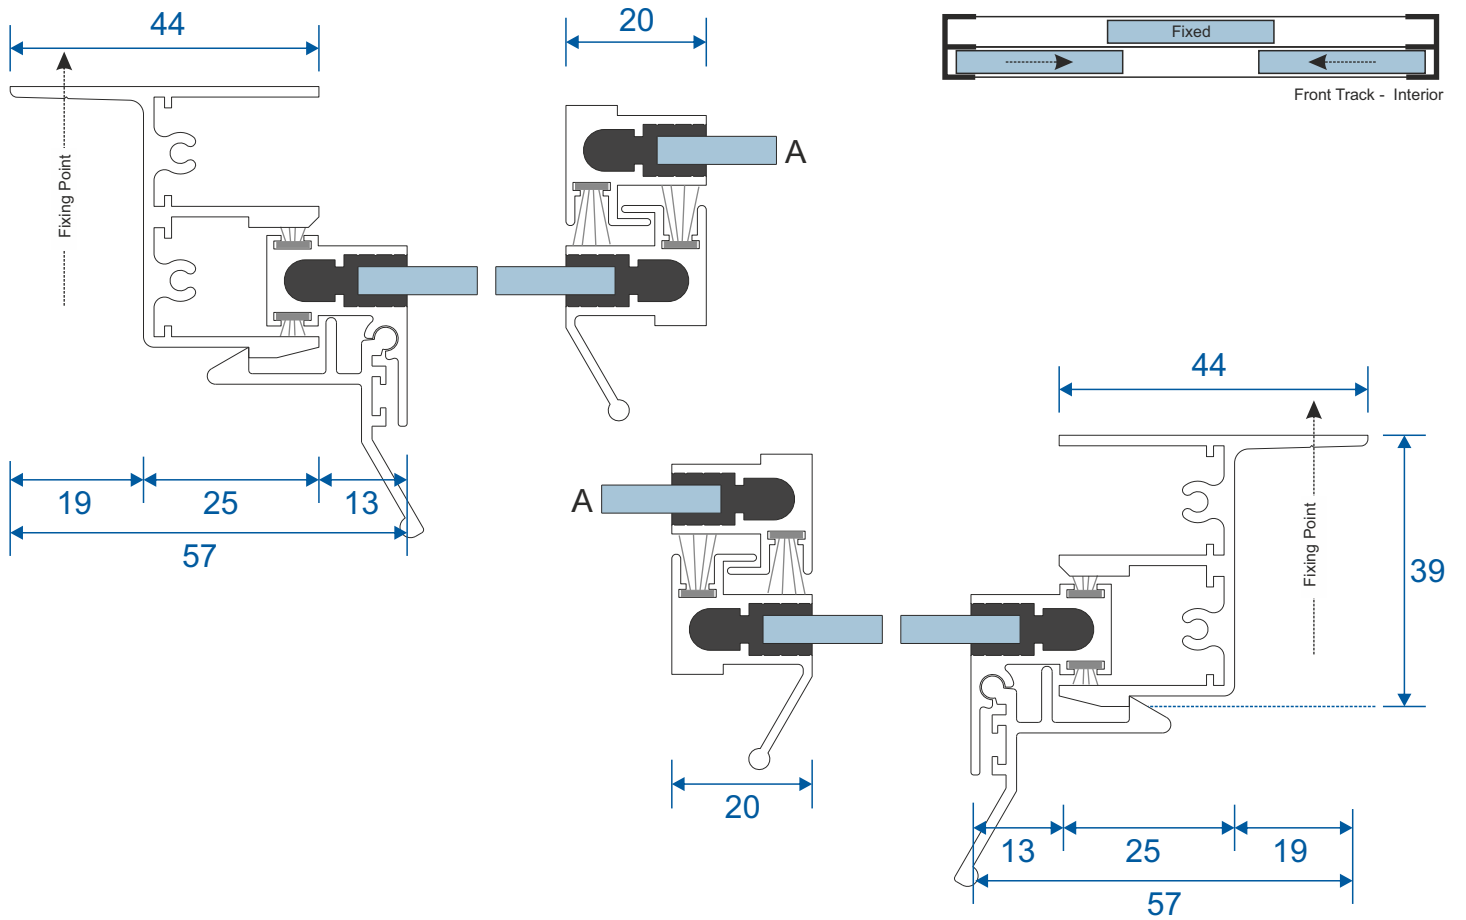

Outer Frames

SG91 - Top / Bottom

SG92 - Sides (Jambs)

Panel Parts

SG64 - Top / Bottom

SG71 - Handle Side (Jamb)

SG57 - Sprung Handle

SG62 - Interlock

SG61 - Handle Interlock

SG58 - 4 Pane Meeting Stile

SG60 - Interlock

SG59 - Handle Interlock

SG55 - PCV Track

Top & Bottom Section And 2 Panel Slider

Top Section

Bottom Section

The sections above stay the same with any type of Horizontal slider

2 Pane Slider - All Panels Moving

3 Pane Sliders

Middle Pane Fixed

Middle Pane Moving

4 Pane or 5 Pane Sliders

4 Pane Slider - All Panels Moving