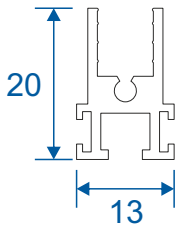

Horizontal Slider Secondary

Economy Odd Leg Section Guide

DURATION
WINDOWS

Contents

Parts

Outer Frames	3
Panel Parts	4

Sections

Top and Bottom Sections	5
2 Pane Slider	5
3 Pane Sliders	6
4 and 5 Pane Sliders	7

Outer Frames

SG91 - Top / Bottom

SG92 - Sides (Jambs)

Panel Parts

SG64 - Top / Bottom

SG71 - Handle Side (Jamb)

SG57 - Sprung Handle

SG62 - Interlock

SG61 - Handle Interlock

SG58 - 4 Pane Meeting Stile

SG60 - Interlock

SG59 - Handle Interlock

SG55 - PCV Track

Top & Bottom Section And 2 Panel Slider

Top Section

Bottom Section