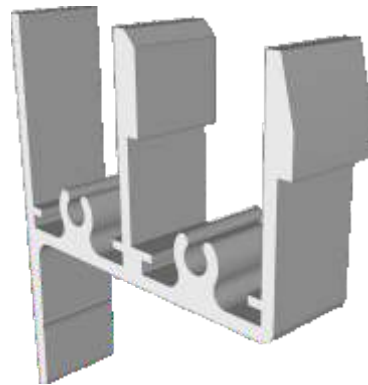

Horizontal Slider Secondary

Economy Odd Leg Section Guide

DURATION
WINDOWS

Contents

Parts

Outer Frames	3
Panel Parts	4

Sections

Top and Bottom Sections	5
2 Pane Slider	5
3 Pane Sliders	6
4 and 5 Pane Sliders	7

Outer Frames

SG91 - Top / Bottom

SG92 - Sides (Jambs)

Panel Parts

SG64 - Top / Bottom

SG71 - Handle Side (Jamb)

SG57 - Sprung Handle

SG62 - Interlock

SG61 - Handle Interlock

SG58 - 4 Pane Meeting Stile

SG60 - Interlock

SG59 - Handle Interlock

SG55 - PCV Track

Top & Bottom Section And 2 Panel Slider

Top Section

Bottom Section