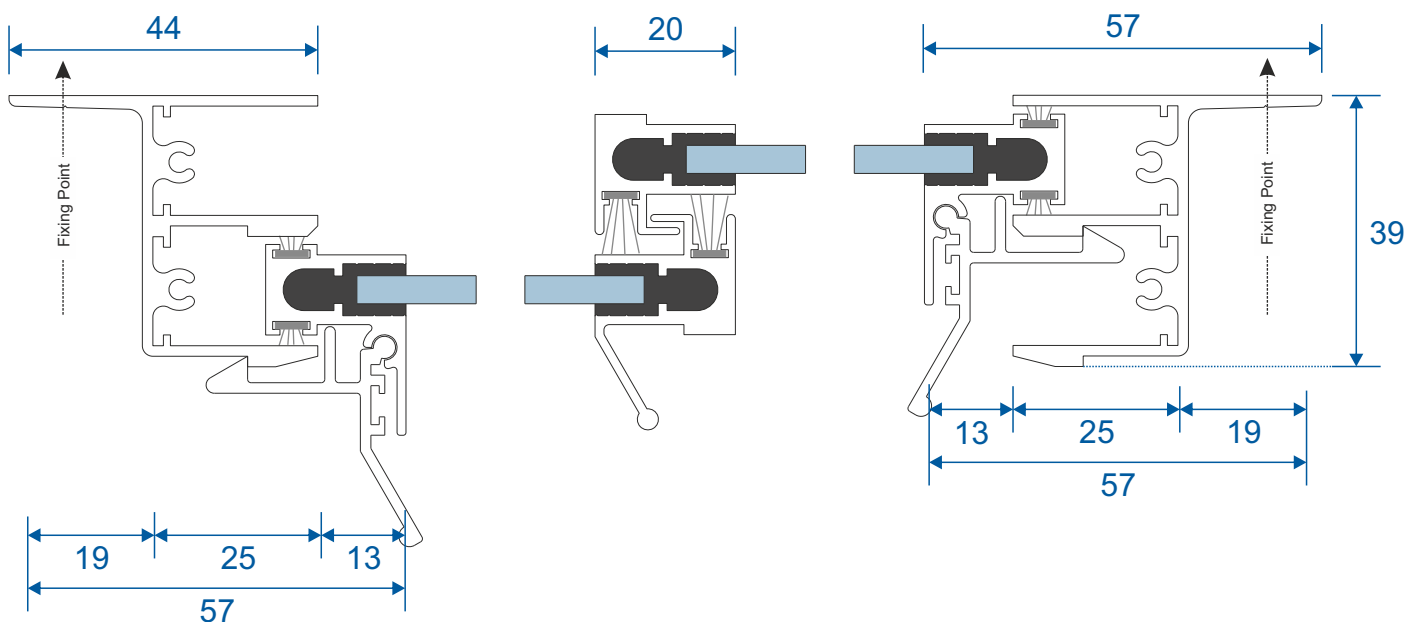

Outer Frames

SG91 - Top / Bottom

SG92 - Sides (Jambs)

Panel Parts

SG64 - Top / Bottom

SG71 - Handle Side (Jamb)

SG57 - Sprung Handle

SG62 - Interlock

SG61 - Handle Interlock

SG58 - 4 Pane Meeting Stile

SG60 - Interlock

SG59 - Handle Interlock

SG55 - PCV Track

Top & Bottom Section And 2 Panel Slider

Top Section

Bottom Section

The sections above stay the same with any type of Horizontal slider

2 Pane Slider - All Panels Moving

3 Pane Sliders

Middle Pane Fixed

Middle Pane Moving

4 Pane or 5 Pane Sliders

4 Pane Slider - All Panels Moving

5 Pane Slider - Middle Panel Fixed

Duration Windows
Thames Development
Charfleets Road
Canvey Island
Essex. SS8 0PQ

sales@duration.co.uk
www.duration.co.uk

Head Office 01268 681612
Showroom 01268 695100