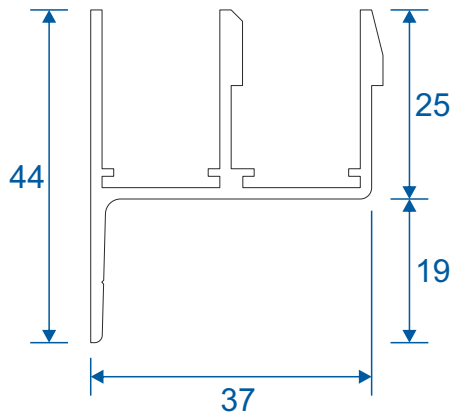

Horizontal Slider Secondary

Economy Odd Leg Section Guide

DURATION
WINDOWS

Contents

Parts

Outer Frames	3
Panel Parts	4

Sections

Top and Bottom Sections	5
2 Pane Slider	5
3 Pane Sliders	6
4 and 5 Pane Sliders	7

Outer Frames

SG91 - Top / Bottom

SG92 - Sides (Jambs)

Panel Parts

SG64 - Top / Bottom

SG71 - Handle Side (Jamb)

SG57 - Sprung Handle

SG62 - Interlock

SG61 - Handle Interlock

SG58 - 4 Pane Meeting Stile

SG60 - Interlock

SG59 - Handle Interlock

SG55 - PCV Track

Top & Bottom Section And 2 Panel Slider

Top Section

Bottom Section