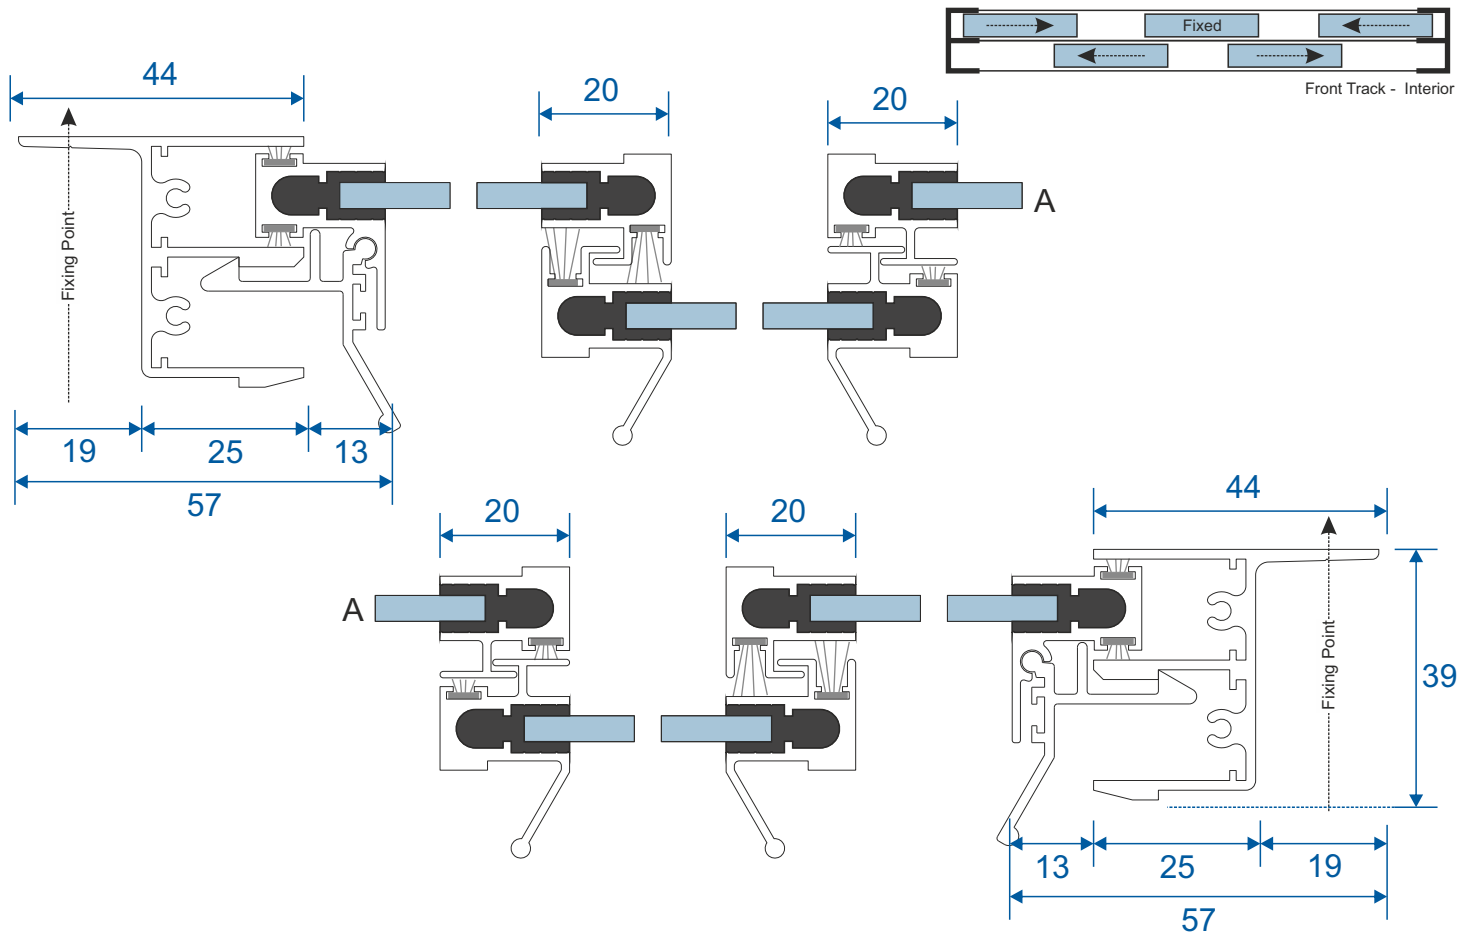

Outer Frames

SG91 - Top / Bottom

SG92 - Sides (Jambs)

Panel Parts

SG64 - Top / Bottom

SG71 - Handle Side (Jamb)

SG57 - Sprung Handle

SG62 - Interlock

SG61 - Handle Interlock

SG58 - 4 Pane Meeting Stile

SG60 - Interlock

SG59 - Handle Interlock

SG55 - PCV Track

Top & Bottom Section And 2 Panel Slider

Top Section

Bottom Section

The sections above stay the same with any type of Horizontal slider

2 Pane Slider - All Panels Moving

3 Pane Sliders

Middle Pane Fixed

Middle Pane Moving

4 Pane or 5 Pane Sliders

4 Pane Slider - All Panels Moving

5 Pane Slider - Middle Panel Fixed

Duration Windows
Thames Development
Charfleets Road
Canvey Island
Essex. SS8 0PQ

sales@duration.co.uk
www.duration.co.uk

Head Office 01268 681612
Showroom 01268 695100