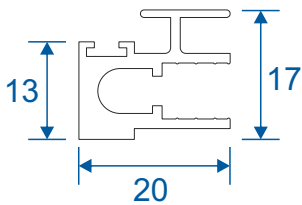

Horizontal Slider Secondary

Economy Odd Leg Section Guide

DURATION
WINDOWS

Contents

Parts

Outer Frames	3
Panel Parts	4

Sections

Top and Bottom Sections	5
2 Pane Slider	5
3 Pane Sliders	6
4 and 5 Pane Sliders	7

Outer Frames

SG91 - Top / Bottom

SG92 - Sides (Jambs)

Panel Parts

SG64 - Top / Bottom

SG71 - Handle Side (Jamb)

SG57 - Sprung Handle

SG62 - Interlock

SG61 - Handle Interlock

SG58 - 4 Pane Meeting Stile

SG60 - Interlock

SG59 - Handle Interlock

SG55 - PCV Track

Top & Bottom Section And 2 Panel Slider

Top Section

Bottom Section