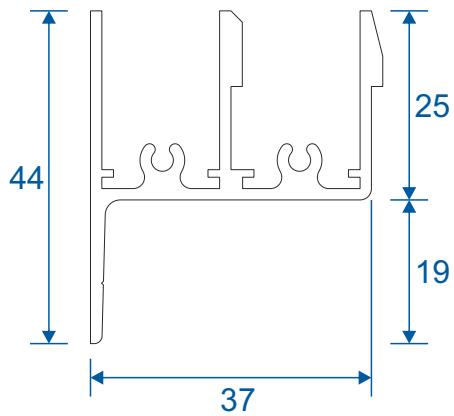

Horizontal Slider Secondary

Economy Odd Leg Section Guide

DURATION
WINDOWS

Contents

Parts

Outer Frames	3
Panel Parts	4

Sections

Top and Bottom Sections	5
2 Pane Slider	5
3 Pane Sliders	6
4 and 5 Pane Sliders	7

Outer Frames

SG91 - Top / Bottom

SG92 - Sides (Jambs)

Panel Parts

SG64 - Top / Bottom

SG71 - Handle Side (Jamb)

SG57 - Sprung Handle

SG62 - Interlock

SG61 - Handle Interlock

SG58 - 4 Pane Meeting Stile

SG60 - Interlock

SG59 - Handle Interlock

SG55 - PCV Track

Top & Bottom Section And 2 Panel Slider

Top Section

Bottom Section