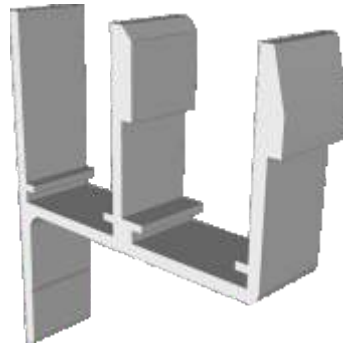

Horizontal Slider Secondary

Economy Odd Leg Section Guide

DURATION
WINDOWS

Contents

Parts

Outer Frames	3
Panel Parts	4

Sections

Top and Bottom Sections	5
2 Pane Slider	5
3 Pane Sliders	6
4 and 5 Pane Sliders	7

Outer Frames

SG91 - Top / Bottom

SG92 - Sides (Jambs)

Panel Parts

SG64 - Top / Bottom

SG71 - Handle Side (Jamb)

SG57 - Sprung Handle

SG62 - Interlock

SG61 - Handle Interlock

SG58 - 4 Pane Meeting Stile

SG60 - Interlock

SG59 - Handle Interlock

SG55 - PCV Track

Top & Bottom Section And 2 Panel Slider

Top Section

Bottom Section

The sections above stay the same with any type of Horizontal slider

2 Pane Slider - All Panels Moving

3 Pane Sliders

Middle Pane Fixed

Middle Pane Moving

4 Pane or 5 Pane Sliders

4 Pane Slider - All Panels Moving