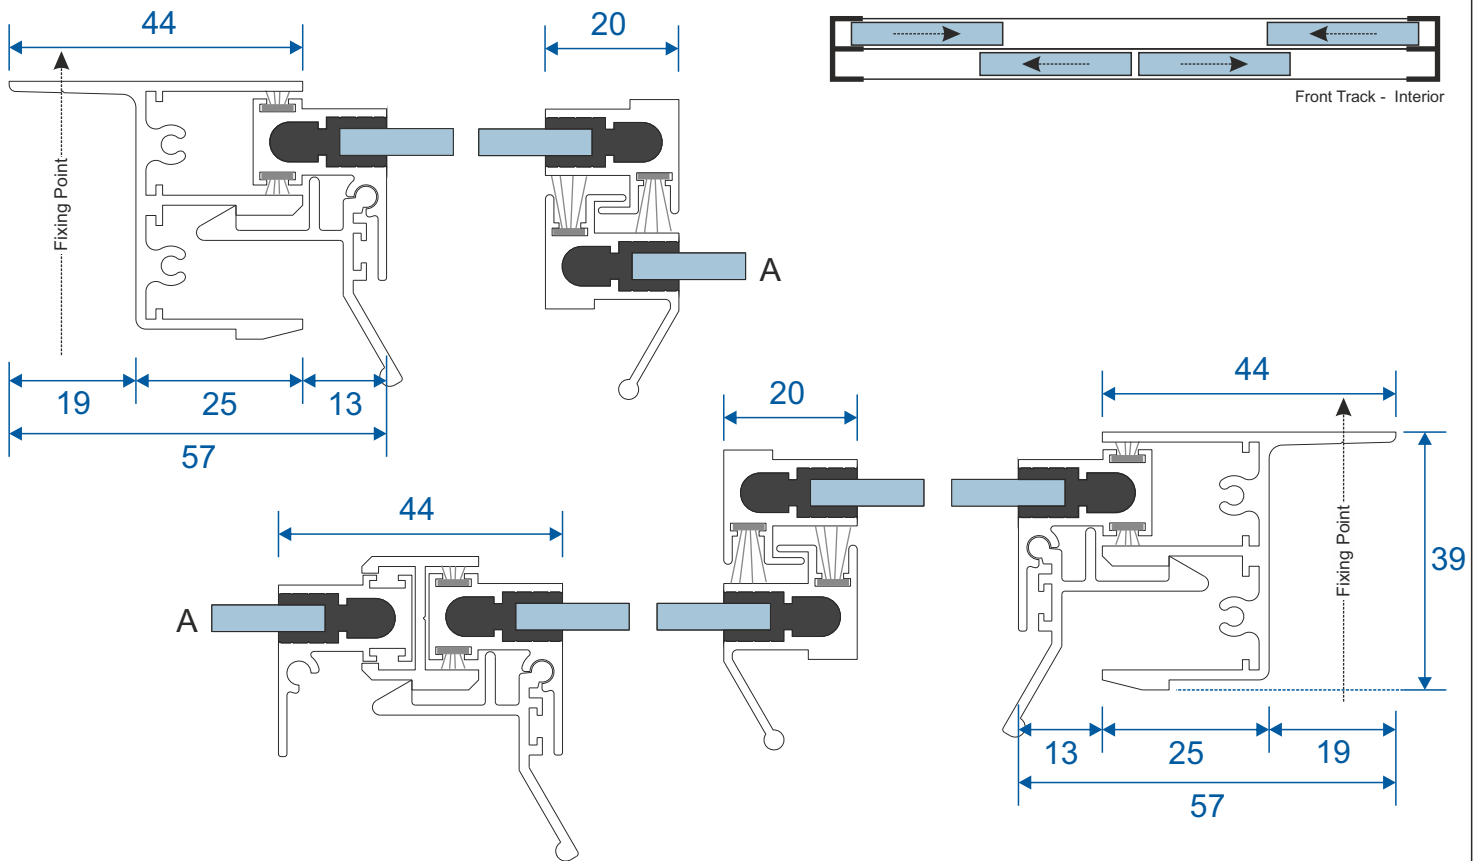

Outer Frames

SG91 - Top / Bottom

SG92 - Sides (Jambs)

Panel Parts

SG64 - Top / Bottom

SG71 - Handle Side (Jamb)

SG57 - Sprung Handle

SG62 - Interlock

SG61 - Handle Interlock

SG58 - 4 Pane Meeting Stile

SG60 - Interlock

SG59 - Handle Interlock

SG55 - PCV Track

Top & Bottom Section And 2 Panel Slider

Top Section

Bottom Section

The sections above stay the same with any type of Horizontal slider

2 Pane Slider - All Panels Moving

3 Pane Sliders

Middle Pane Fixed

Middle Pane Moving

4 Pane or 5 Pane Sliders

4 Pane Slider - All Panels Moving

5 Pane Slider - Middle Panel Fixed

Duration Windows
Thames Development
Charfleets Road
Canvey Island
Essex. SS8 0PQ

sales@duration.co.uk
www.duration.co.uk

Head Office 01268 681612
Showroom 01268 695100